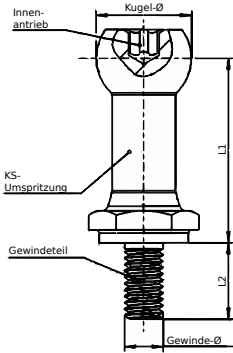

SNAPLOC® Ball studs

Self-tapping external thread

Article number	Outer dimension	Depth (L1)	Colour	Thread dimensions	Thread length (L2)	Ball diameter (D)
40300070027	SW 10	11.9	black	6	13.7	7
40300100019	SW 13	16.0	black	6	13.7	10
40300100039	SW 13	20.3	black	6	13.7	10
40300803902	SW 10	9.9	black	6	13.7	8
40321503904	SW 15	18.0	black	ST 6.3	30.0	15
40390070032	SW 8	22.0	black	ST 4.2	13.0	7
40390080048	SW 13	20.0	black	5	20.0	8
40390190601	SW 15	61.0	black	6	13.7	15

All technical data refer to the measure mm